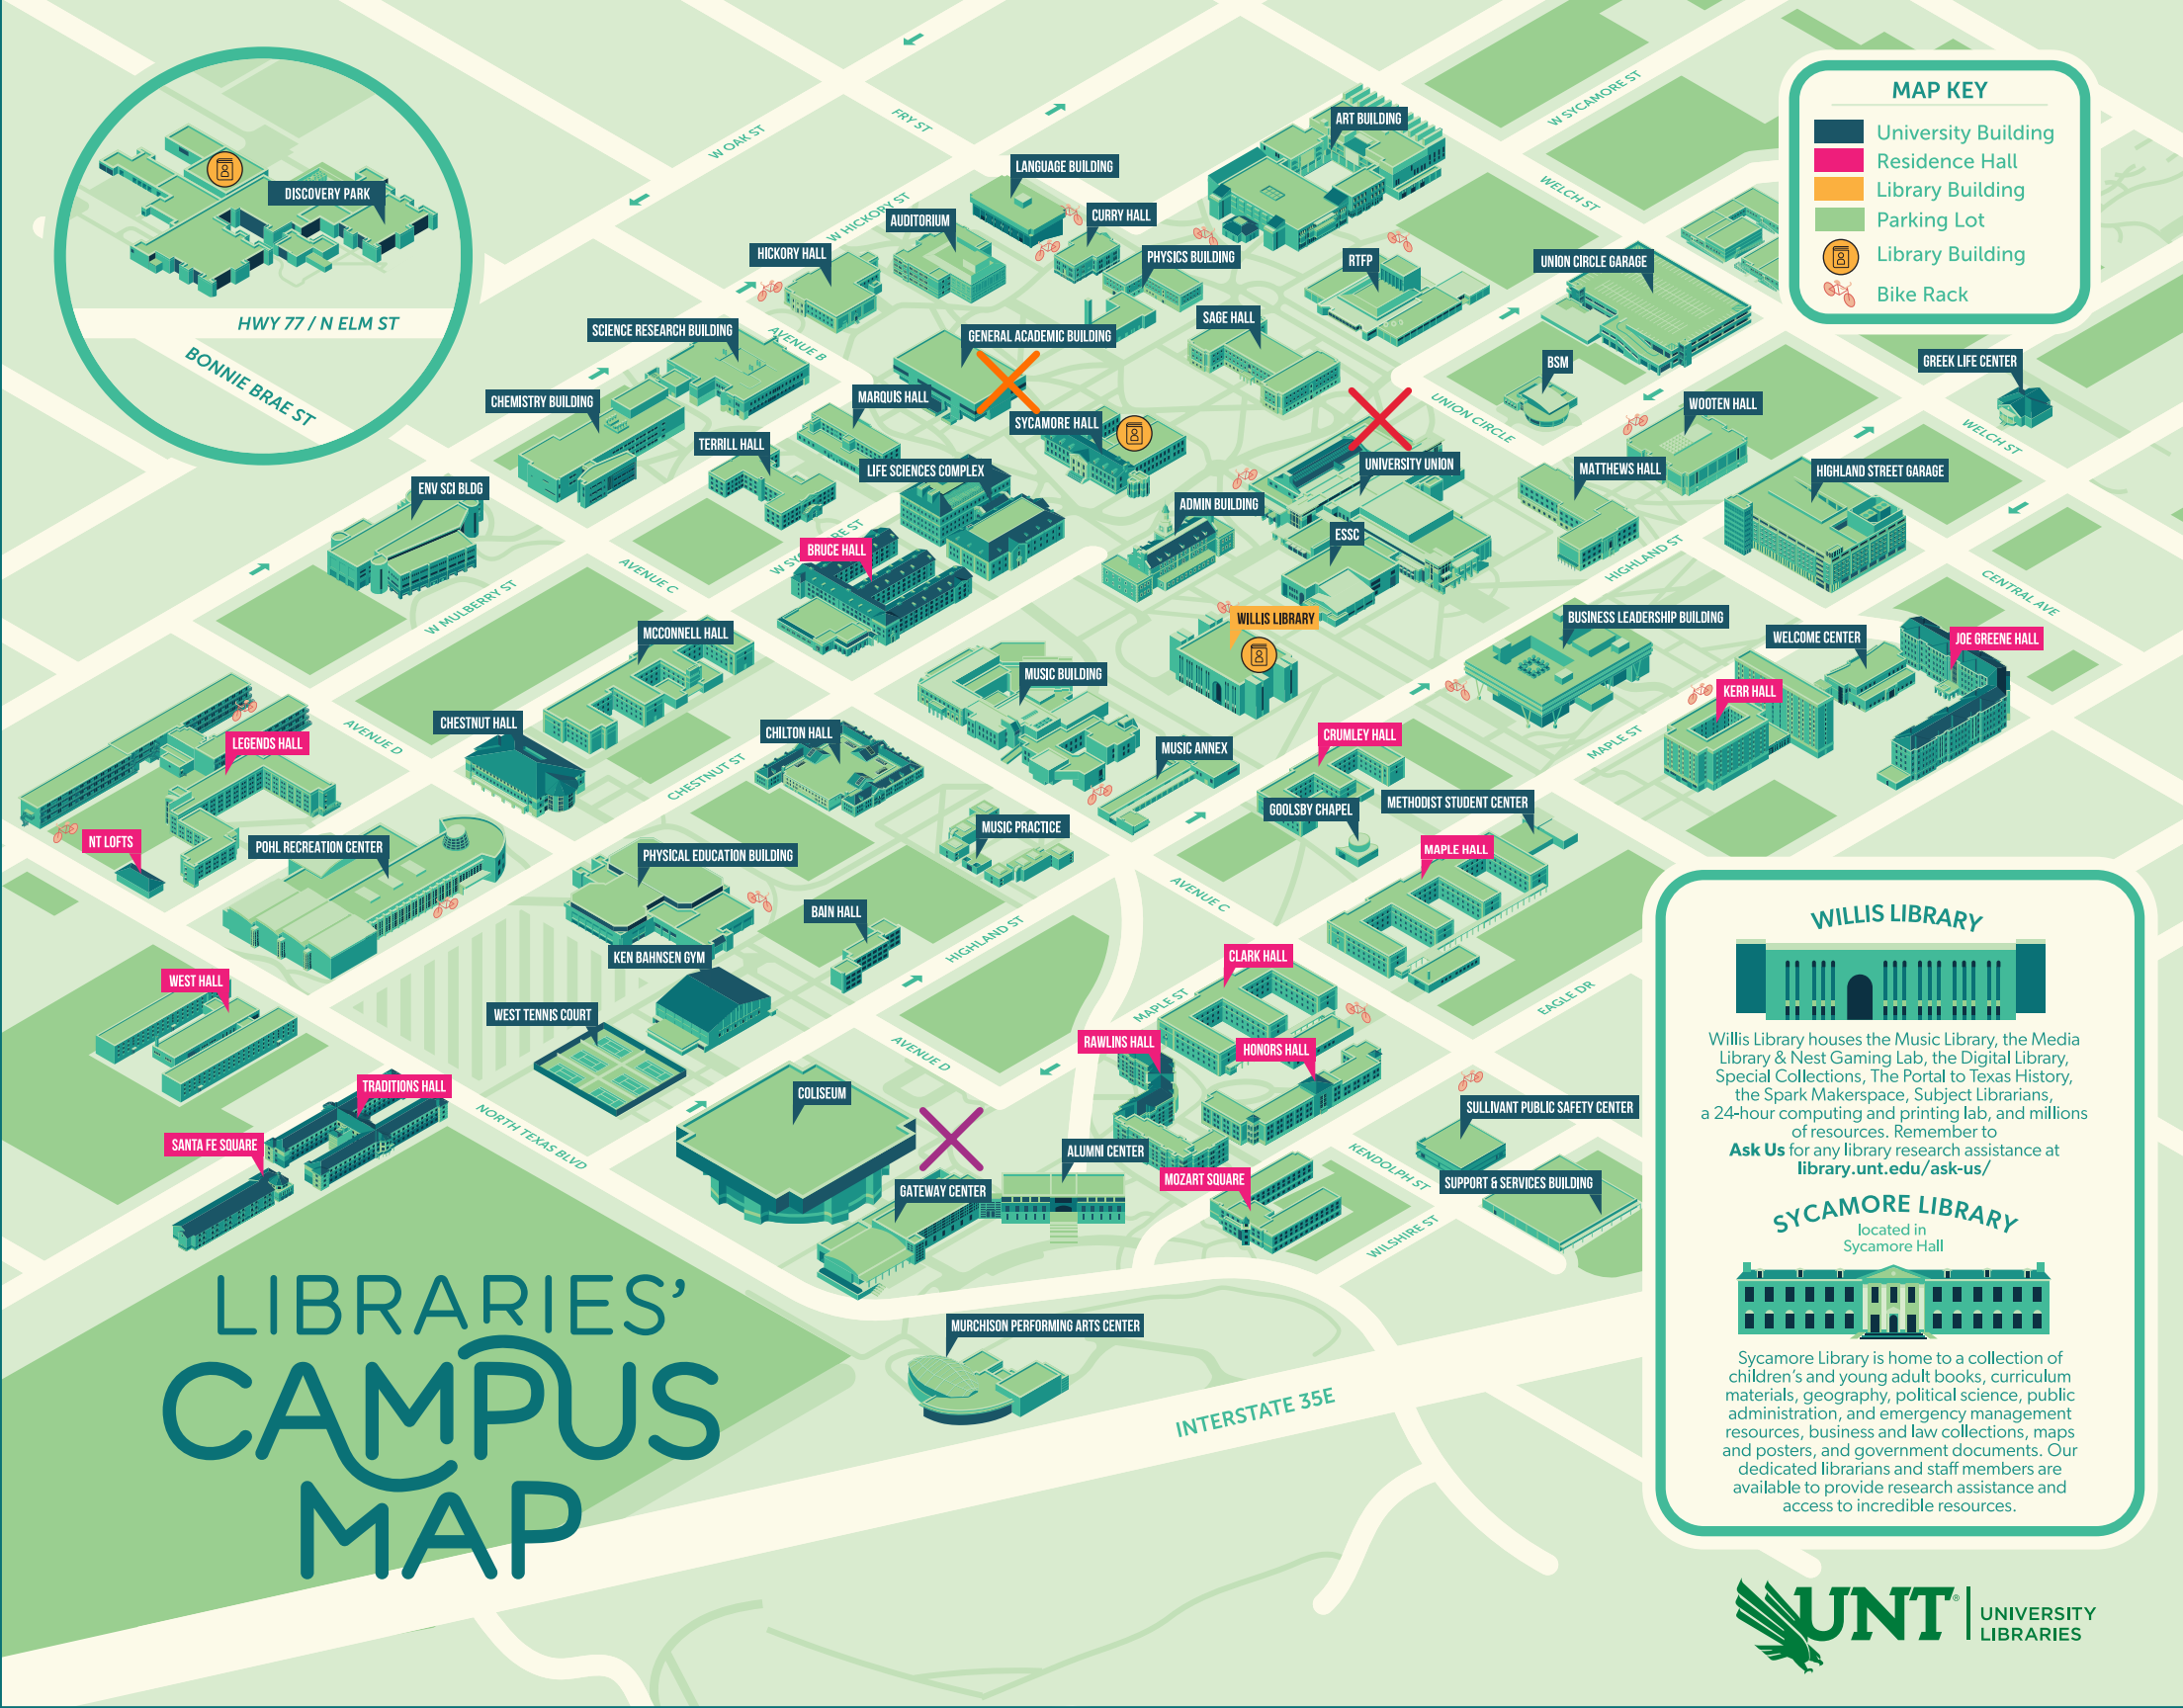

MAP KEY

- University Building
- Residence Hall
- Library Building
- Parking Lot
- Library Building
- Bike Rack

WILLIS LIBRARY

Willis Library houses the Music Library, the Media Library & Nest Gaming Lab, the Digital Library, Special Collections, The Portal to Texas History, the Spark Makerspace, Subject Librarians, a 24-hour computing and printing lab, and millions of resources. Remember to **Ask Us** for any library research assistance at library.unt.edu/ask-us/

SYCAMORE LIBRARY

located in Sycamore Hall

Sycamore Library is home to a collection of children's and young adult books, curriculum materials, geography, political science, public administration, and emergency management resources, business and law collections, maps and posters, and government documents. Our dedicated librarians and staff members are available to provide research assistance and access to incredible resources.

LIBRARIES' CAMPUS MAP

Sycamore Library

RESOURCES & MATERIALS

Business & Geography Collections
 Public Administration Resources
 Emergency Management Services
 Law & Political Science Resources
 Children's, Young Adult, and Curriculum Materials
 Government Documents Collection
 Course Reserved Materials